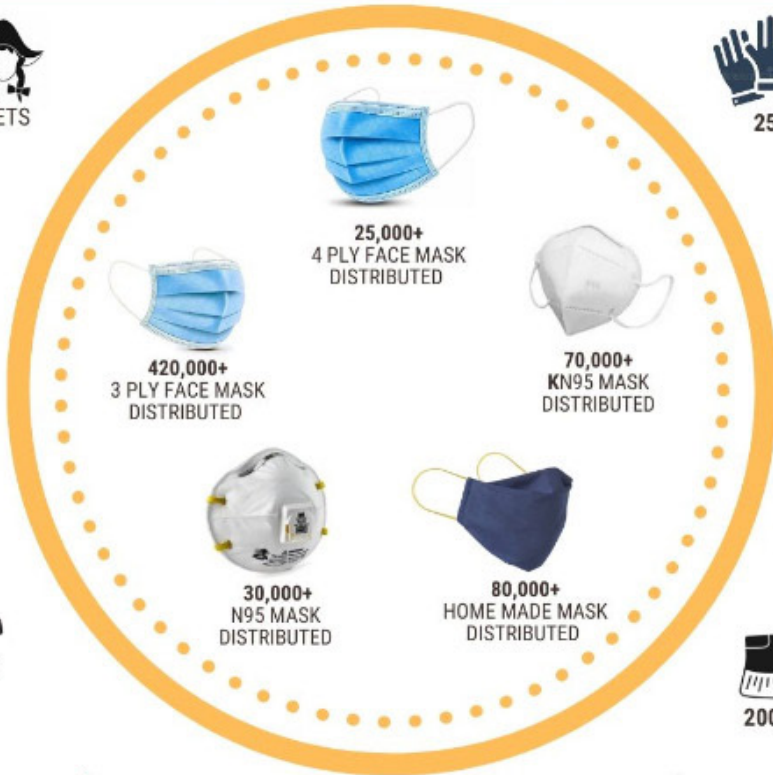

708 USA
SEWA

MID WEST

401 484
SEWA

ATLANTA METRO

Together We Serve Better..

5000+ HAIR BONNETS

50+ PULSE THERMOMETER

200+ IR THERMOMETER

100 LTS+ DISINFECTION/LYSOL

300+ GALLONS HAND SANITIZER

2500+ PAIRS OF GLOVES

500+ FACE SHIELDS

50+ OXIMETERS

1000+ PROTECTIVE GOGGLES

2000+ SHOE COVERS

480 630
1176